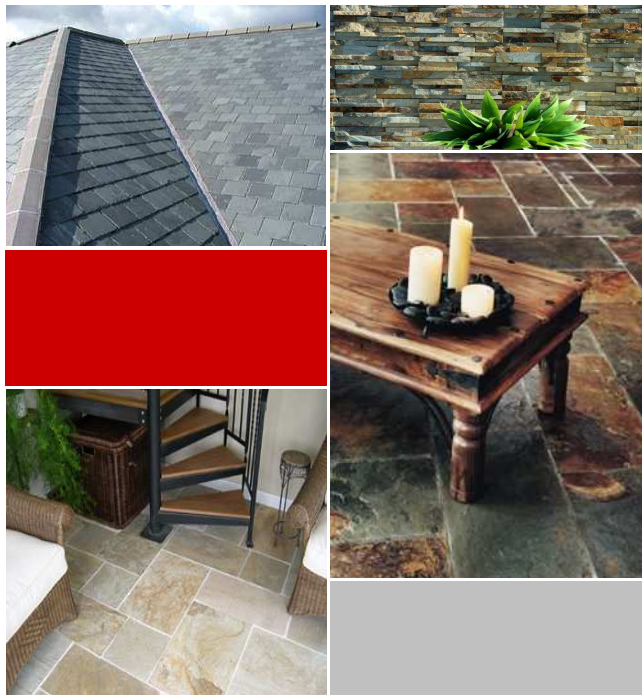

Quarry owner.....Manufacturer.....Exporter

WESTONE SLATE

【Roofing Slate】

Westone Black

Color code: WEI-408B

Remarks: This slate is good quality that passed ASTM and BS680 standard. It has following characters

- Smooth surface
- nice color
- non-fading
- durable

Output: 2 containers each month

Size: 600x300mm (24"x12")
500x250mm (20"x10")

Thickness: 5-7mm, 6-8mm, 7-9mm

Black Rough

Color code: WEI-408D

Remarks: This slate is good quality that passed ASTM and BS680 standard. It has following characters